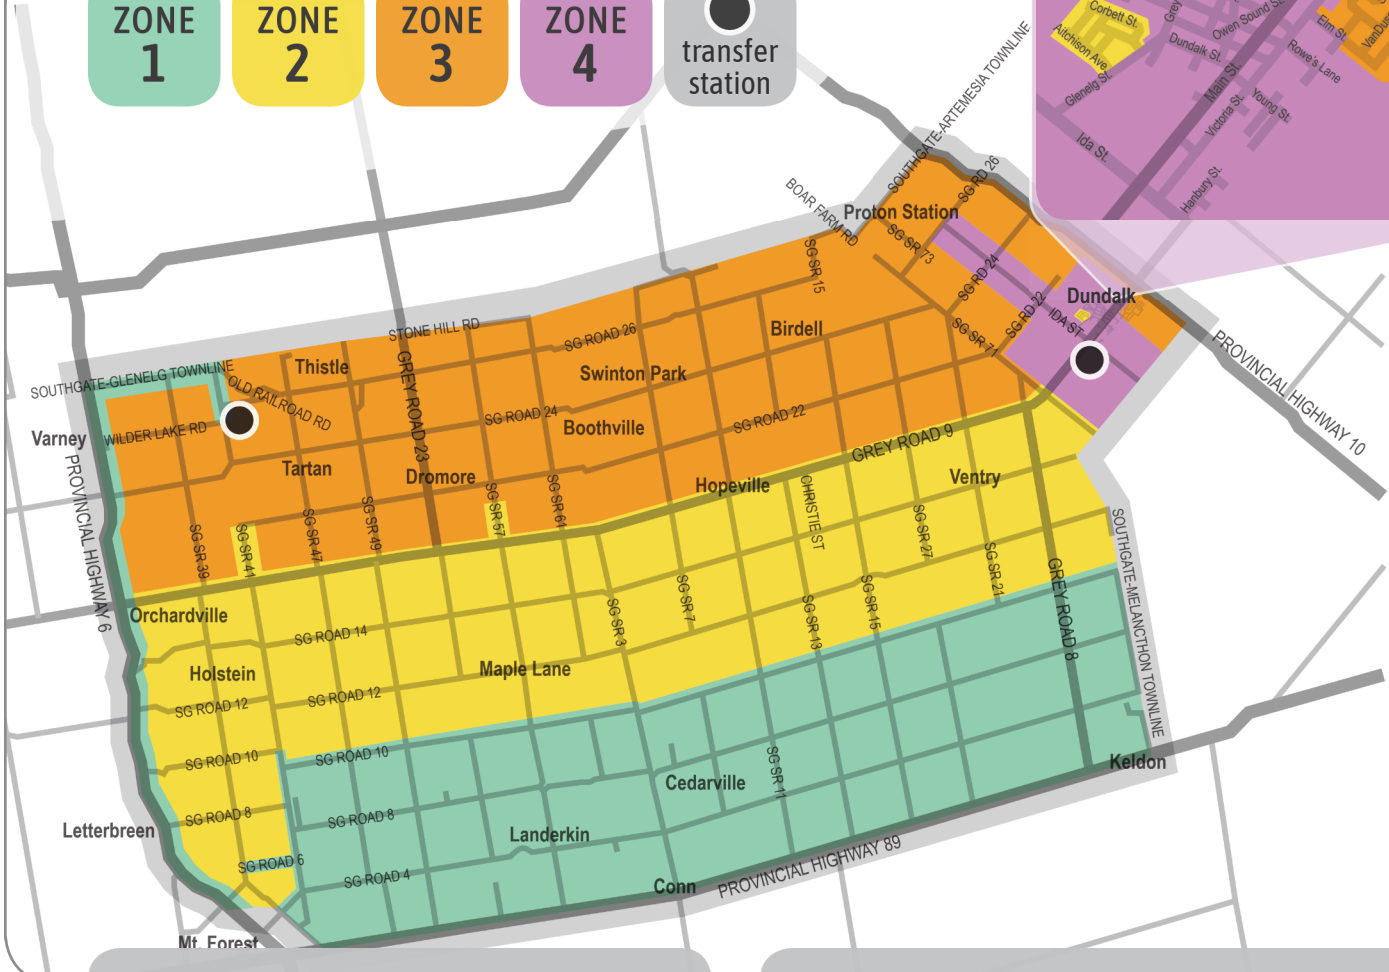

OCTOBER

	S	M	T	W	T	F	S
					1	2	3
	4	5	6	7	8	9	10
	11	12	13	14	15	16	17
	18	19	20	21	22	23	24
	25	26	27	28	29	30	31

NOVEMBER

	S	M	T	W	T	F	S
	1	2	3	4	5	6	7
	8	9	10	11	12	13	14
	15	16	17	18	19	20	21
	22	23	24	25	26	27	28
	29	30					

DECEMBER

	S	M	T	W	T	F	S
			1	2	3	4	5
	6	7	8	9	10	11	12
	13	14	15	16	17	18	19
	20	21	22	23	24	25	26
	27	28	29	30	31		

Not sure where it goes? Go to www.SortSouthgate.ca to find out!

Collection Zones

See reverse for schedule and holiday interruptions.

ZONE
1
ZONE
2
ZONE
3
ZONE
4
●
transfer
station

Egremont Transfer Station
 413018 Southgate Sdrd 41, Egremont
 Wednesday 10am - 3pm
 Saturday 9am - 1pm

haz bin May Jun Jul | Nov Dec Jan

Dundalk Transfer Station
 752178 Ida St. South, Dundalk
 Tuesday 10am - 3pm
 Thursday* 10am - 3pm (*April & May only)
 Saturday 9am - 1pm