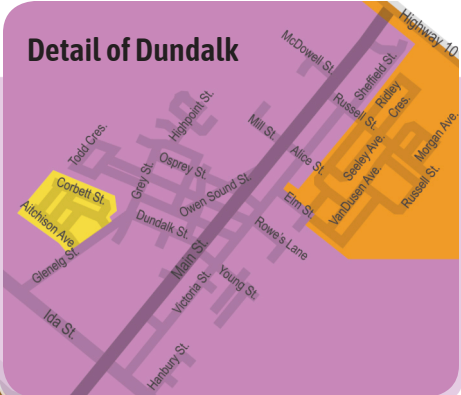

DECEMBER

	S	M	T	W	T	F	S
			1	2	3	4	5
	6	7	8	9	10	11	12
	13	14	15	16	17	18	19
	20	21	22	23	24	25	26
	27	28	29	30	31		

Not sure where it goes? Go to www.SortSouthgate.ca to find out!

Collection Zones

See reverse for schedule and holiday interruptions.

ZONE
1
ZONE
2
ZONE
3
ZONE
4
●
transfer
station

Egremont Transfer Station
 413018 Southgate Sdrd 41, Egremont
 Wednesday 10am - 3pm
 Saturday 9am - 1pm

haz bin May Jun Jul | Nov Dec Jan

Dundalk Transfer Station
 752178 Ida St. South, Dundalk
 Tuesday 10am - 3pm
 Thursday* 10am - 3pm (*April & May only)
 Saturday 9am - 1pm